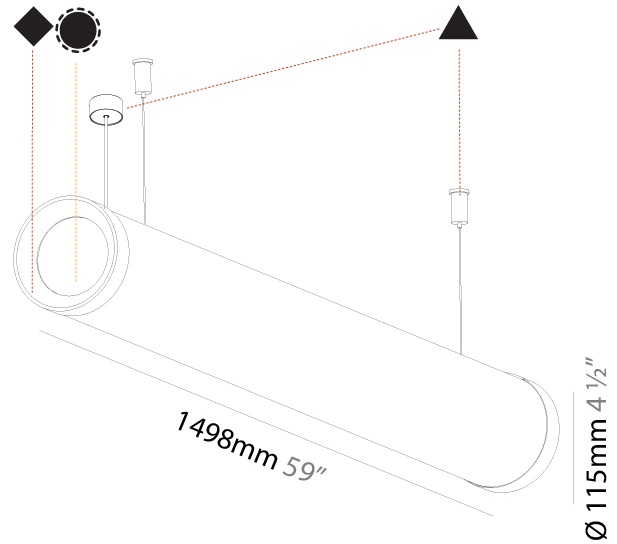

GENERAL

Series: Bunga Plus
Partner: Prolicht
Division: Architectural
Installation: Suspension
Product Type: Linear Profiles
Mounting Location: Ceiling

PHYSICAL

Shape: Cylinder
Length (mm): 1498
Length (in): 59
Width (mm): 115
Width (in): 4 1/2
Height (mm): 115
Height (in): 4 1/2
Max. Overall Height (mm): 2115
Max. Overall Height (in): 83 1/4
Weight (kg): 5.038
Weight (lbs): 11.106
Diffuser: [PMMA - Opal](#)
Fixture Finish: [SSR / BKV / CWI / CRY / HAB / UFT / ITA / RUA / FTG / MYG / LOD / PUS / FRO / FUP / KIA / POP / BLS / SPG / MEY / GOH / CHC / COM / ABZ / JAG / OBR / MOS / ROR](#)
Fixture Material: [PMMA / Aluminum](#)
Cable Details: [2000mm or 4000mm Transparent Cable](#)
Upon Request: Cable colour - [White / Black / Orange / Red](#)

ELECTRICAL

Lamp Type: LED (Zhaga Standard)
Input Wattage (W): 25
Total Output Wattage (W): 20 / 16 (3500K)
Dimming: [Non-Dimming / Phase Dimming (120Vac only) / 0-10V Dimming](#)
Driver Included: Yes
Driver Location: Integrated
Driver Type: Constant Current - 120 / 277Vac
Driver Class: Class 2
Input Voltage (V): 120 - 277
Constant Current (MA): 350 / 500 (3500K)

LED

Color Temperature (°K): [3000 / 3500 / 4000](#)
Max. Delivered Lumen (lm): 2770 / 2862 / 2920
CRI: >80 CRI
Lamp Life (hrs): 50000

OPTICAL

RATINGS AND CERTIFICATIONS

Certified By: Certified for North American Standards
IP rating: IP20