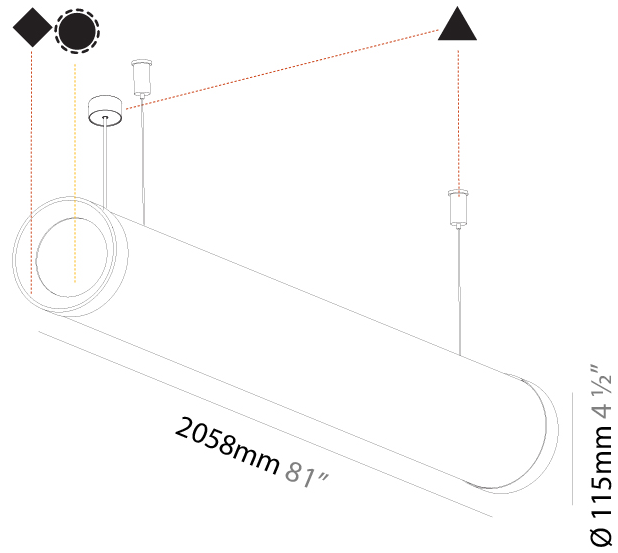

GENERAL

Series: Bunga Plus
Partner: Prolicht
Division: Architectural
Installation: Suspension
Product Type: Linear Profiles
Mounting Location: Ceiling

PHYSICAL

Shape: Cylinder
Length (mm): 2058
Length (in): 81
Width (mm): 115
Width (in): 4 1/2
Height (mm): 115
Height (in): 4 1/2
Max. Overall Height (mm): 2115
Max. Overall Height (in): 83 1/4
Weight (kg): 6.492
Weight (lbs): 14.312
Diffuser: PMMA - Opal
Fixture Finish: SSR / BKV / CWI / CRY / HAB / UFT / ITA / RUA / FTG / MYG / LOD / PUS / FRO / FUP / KIA / POP / BLS / SPG / MEY / GOH / CHC / COM / ABZ / JAG / OBR / MOS / ROR
Fixture Material: PMMA / Aluminum
Cable Details: 2000mm or 4000mm Transparent Cable
Upon Request: Cable colour - White / Black / Orange / Red

ELECTRICAL

Lamp Type: LED (Zhaga Standard)
Input Wattage (W): 35
Total Output Wattage (W): 28 / 22.8 (3500K)
Dimming: Non-Dimming / Phase Dimming (120Vac only) / 0-10V Dimming
Driver Included: Yes
Driver Location: Integrated
Driver Type: Constant Current - 120 / 277Vac
Driver Class: Class 2
Input Voltage (V): 120 - 277
Constant Current (MA): 350 / 500 (3500K)

LED

Color Temperature (°K): 3000 / 3500 / 4000
Max. Delivered Lumen (lm): 3870 / 4008 / 4090
CRI: >80 CRI
Lamp Life (hrs): 50000

OPTICAL

RATINGS AND CERTIFICATIONS

Certified By: Certified for North American Standards
IP rating: IP20